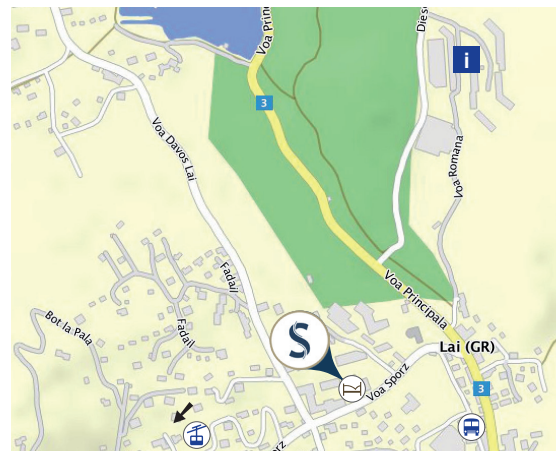

Lugano – Bellinzona – Chur – Lenzerheide Post

In Chur, go through the covered walkway at the end of the platform (in the direction of travel) to the post bus terminus. The post bus takes you directly to Lenzerheide post office.

We will gladly collect you from the post bus station if you wish. Just let us know your time of arrival.

BY CAR

From Berne/Basel – Zurich

On the motorway A1/A3-A13 as far as the exit "Chur-Süd/Lenzerheide". After 15 km you will first reach the lake and then the resort Lenzerheide/Lai. At the resort's entrance before the jeweller "Jäggi" and the bakery "Aurora" turn right into "Voa Sporz" road (signposted). Go straight on and your Sunstar Hotel is on the right about 200 m further on.

From Lugano – Bellinzona – San Bernardino

On the motorway A13/E43 as far as the exit "Thusis-Süd". From Thusis via Tiefencastel 20 km to Lenzerheide/Lai. At the resort's exit, after the jeweller "Jäggi" and the bakery turn left (signposted). Go straight on and your Sunstar Hotel is on the right about 200 m further on.

Parking spaces

free of charge, limited space

Indoor car-park

CHF 15.– per night, limited space

Distances

Local bus	50 m
Centre	200 m
Post bus (post) pick-up by hotel bus	500 m
Cable-cars	800 m
Lake Heid	1'500 m