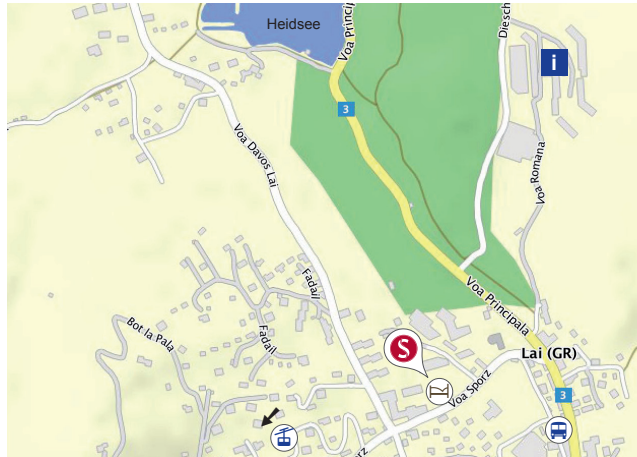

Important times

Check-in from 3.00 p.m.
Check-out until 11.00 a.m.
Reception: opening hours 7.00 a.m. – 11.00 p.m.